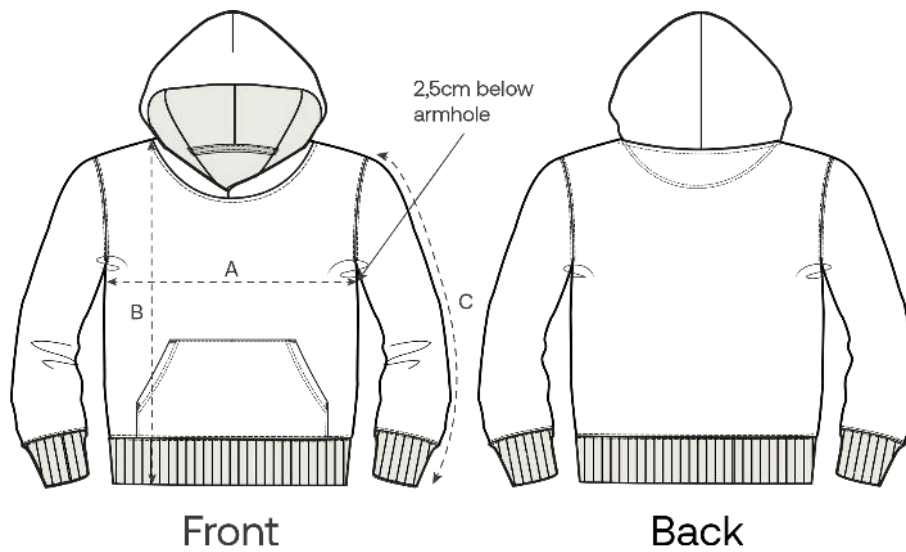

**Size Guide**

Measurement in cm	3-4	5-6/110-116cm	7-8/122-128cm	9-11/134-146cm	12-13/152-158cm
A - Half Chest	38	40	42	46	50
B - Body Length	43	46	52	59	66
C - Sleeve Length	32	37.5	43.5	50.5	57.5

**Packing**

Sizes	3-4	5-6/110-116cm	7-8/122-128cm	9-11/134-146cm	12-13/152-158cm
Pieces / bag	5	5	5	5	5
Pieces / box	20	20	20	20	20